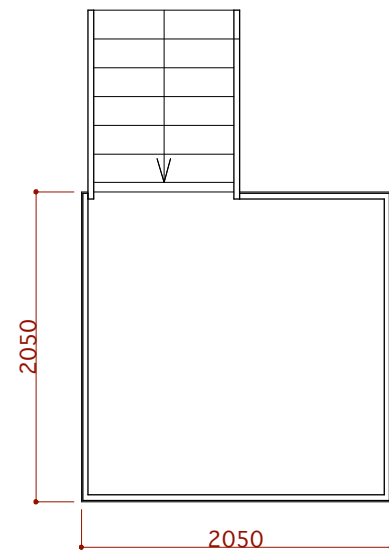

Start platform