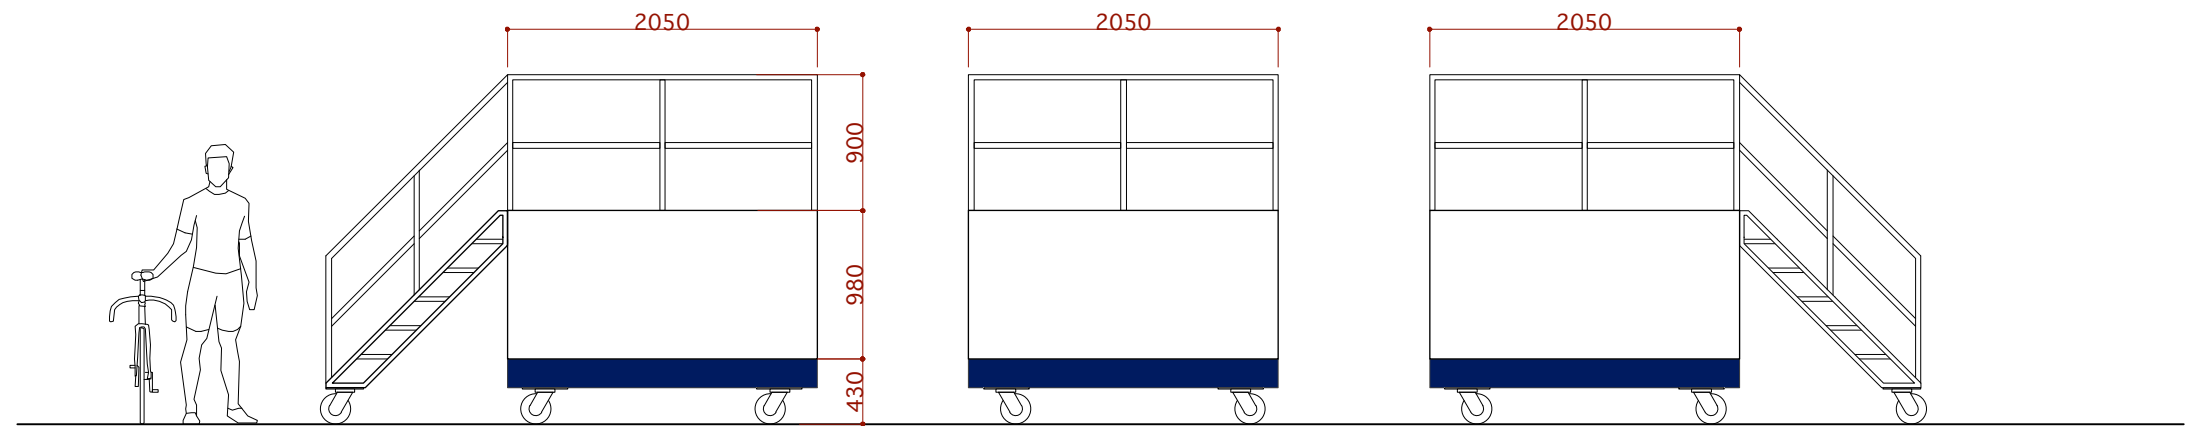

Start platform