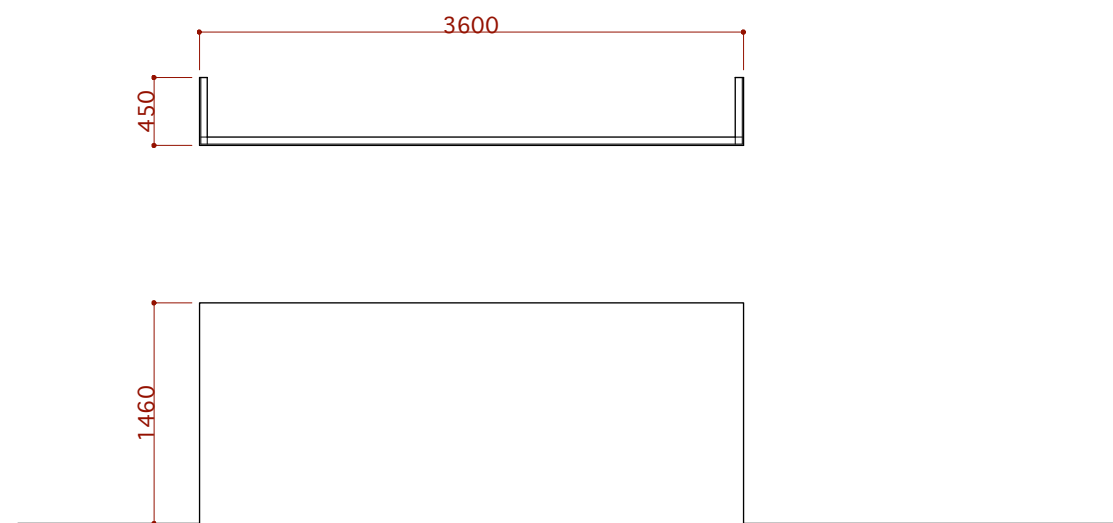

Bike checks

Flash interview

Mixed Zone roll-ups

Start Waiting area backdrop

Press conference room backdrop

Welcome board backdrop

title	Track Cycle World Championships 2019 in JAPAN	drawing title	Mixed Zone roll-ups/Start Waiting area backdrop/Press conference room backdrop/Welcome board backdrop 詳細	revision	2017.07.15	sheet no.	
place	自転車の国サイクルスポーツセンター	date		2017.07.19			参考資料5
		scale	1/50(A3)				