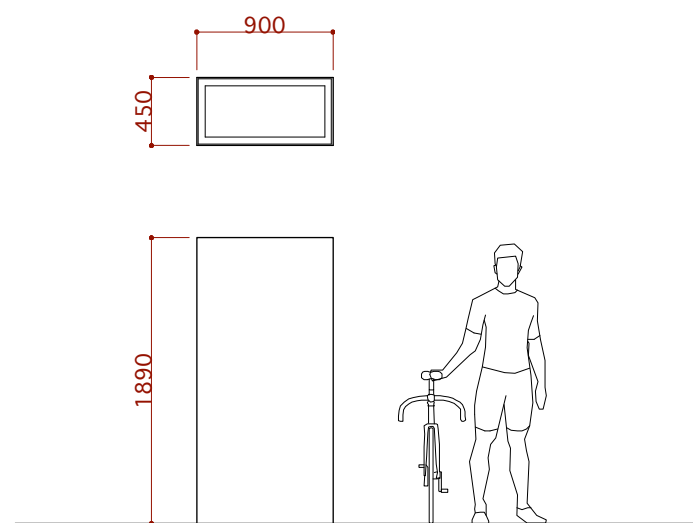

Bike checks

Flash interview

Mixed Zone roll-ups

Start Waiting area backdrop

Press conference room backdrop

Welcome board backdrop

title	Track Cycle World Championships 2019 in JAPAN	drawing title	Mixed Zone roll-ups/Start Waiting area backdrop/Press conference room backdrop/Welcome board backdrop 詳細	revision	2017.07.15	sheet no.	
place	自転車の国サイクルスポーツセンター	date		2017.07.19			参考資料5
		scale	1/50(A3)				