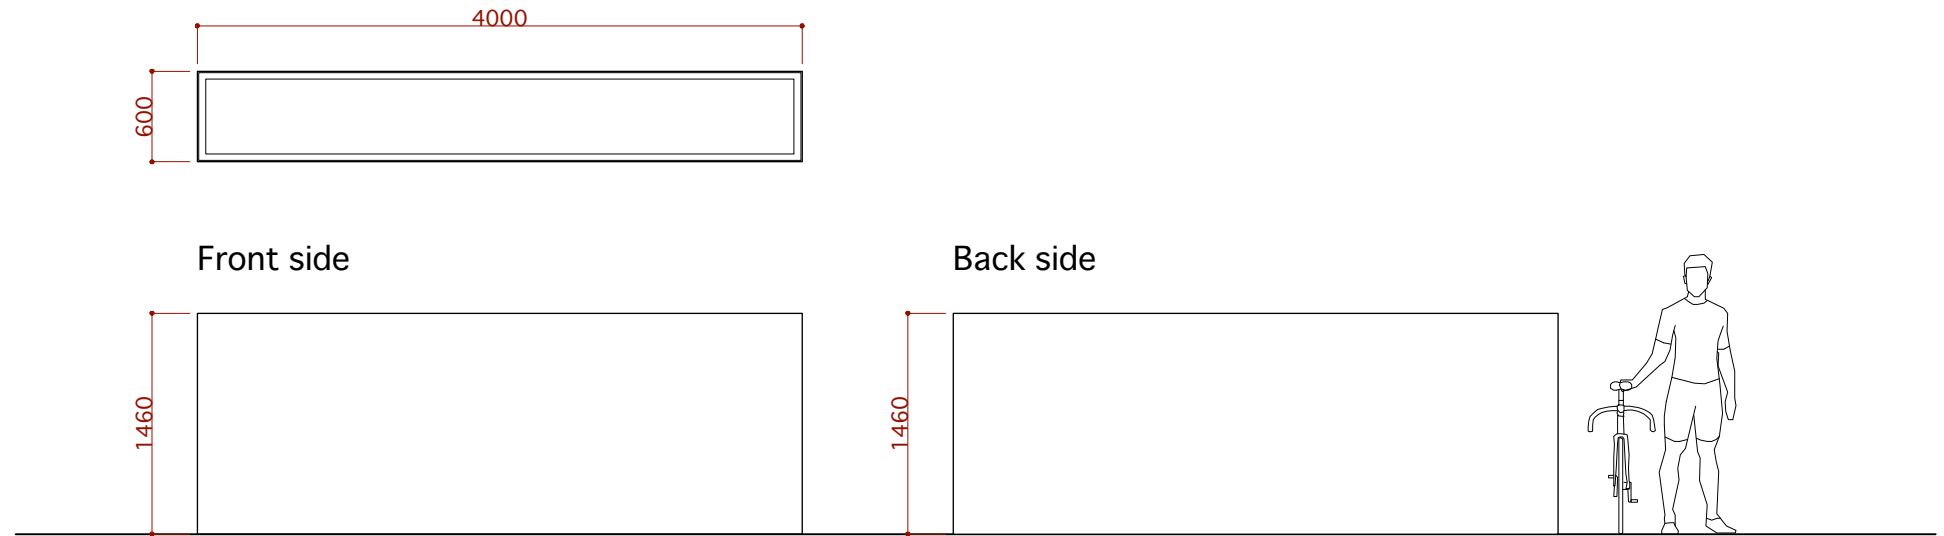

Bike checks

Flash interview

Mixed Zone roll-ups

Start Waiting area backdrop

Press conference room backdrop

Welcome board backdrop

title	Track Cycle World Championships 2019 in JAPAN	drawing title	Mixed Zone roll-ups/Start Waiting area backdrop/Press conference room backdrop/Welcome board backdrop 詳細	revision	2017.07.15	sheet no.	
place	自転車の国サイクルスポーツセンター	date		2017.07.19			参考資料5
		scale	1/50(A3)				