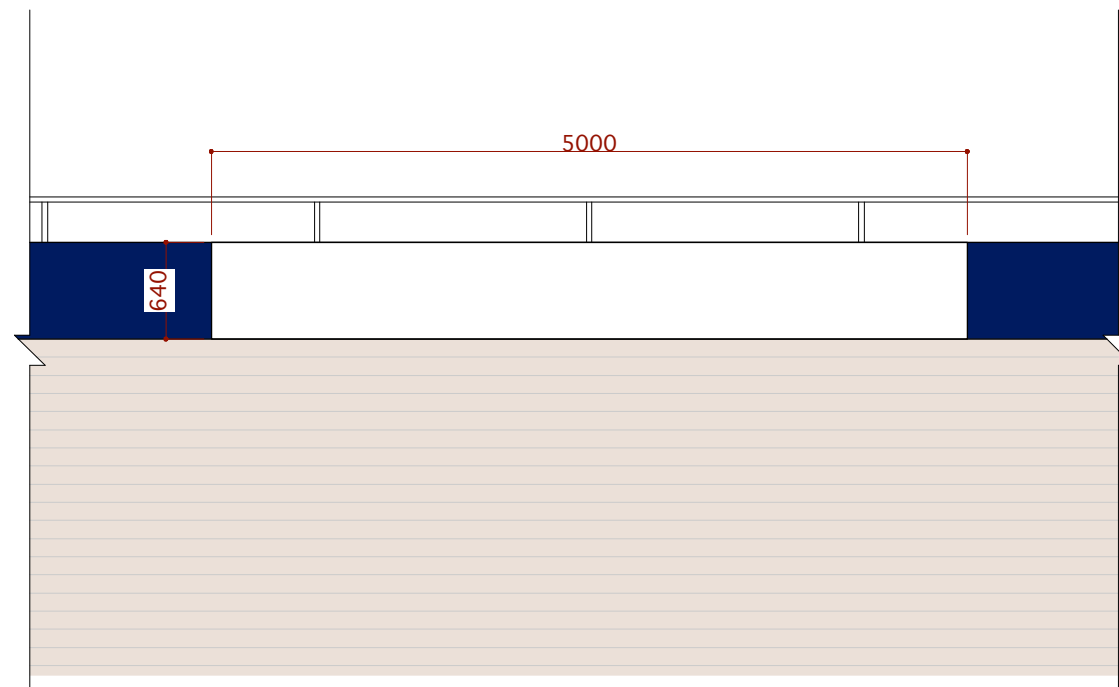

Fence Banner